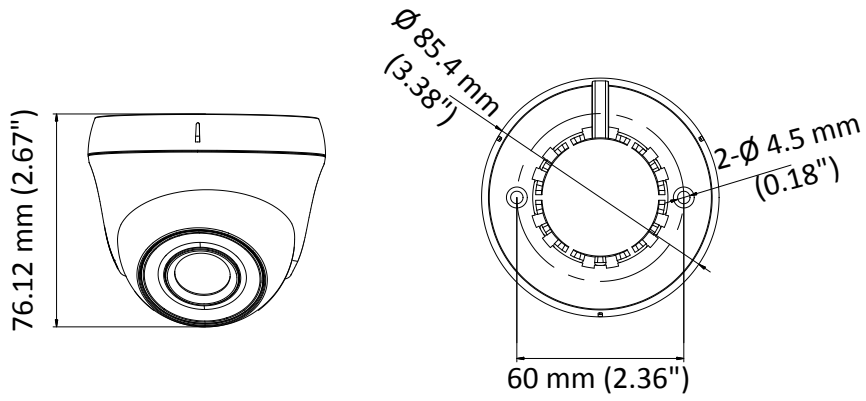

THC-T120-PC 2 MP EXIR Turret Camera

Key Features

- 2 MP high-performance CMOS
- 1920 × 1080 resolution
- 2.8 mm, 3.6 mm fixed focal lens
- Day/Night switch
- EXIR 2.0, smart IR, up to 20 m IR distance
- 4 in 1 video output (switchable TVI/AHD/CVI/CVBS)

Specifications

Camera	
Image Sensor	2 MP CMOS image sensor
Signal System	PAL/NTSC
Effective Pixels	1920 (H) × 1080 (V)
Min. Illumination	0.02 Lux@(F1.2, AGC ON), 0 Lux with IR
Shutter Time	1/25 (1/30) s to 1/50,000 s
Lens	2.8 mm, 3.6 mm
Horizontal Field of View	103° (2.8 mm), 80.7° (3.6 mm), 50.1° (6 mm)
Lens Mount	M12
Day & Night	IR cut filter
Angle Adjustment	Pan: 0° to 360°, Tilt: 0° to 75°, Rotation: 0° to 360°
Synchronization	Internal synchronization
Video Frame Rate	1080p@25fps/1080p@30fps
Video Frame Rate	PAL: 1080p@25fps NTSC: 1080p@30fps
Menu	
Image Mode	STD/HIGH-SAT
AGC	High/Medium/Low/Off
D/N Mode	Auto/Color/BW (Black and White)
BLC	Support
DWDR	Support
Language	English
Functions	Brightness, Sharpness, DNR, Mirror, Smart IR
Interface	
Video Output	1 HD analog output
Switch Button	TVI/AHD/CVI/CVBS
General	
Operating Conditions	-40 °C to 60 °C (-40 °F to 140 °F), Humidity: 90% or less (non-condensation)
Power Supply	12 VDC ±15%
Power Consumption	Max. 4 W
Material	Plastic
IR Range	Up to 20 m
Dimensions	∅ 85.4 mm × 76.12 mm (∅ 3.38" × 2.67")
Weight	130 g (0.29 lb.)

Order Model

THC-T120-PC

Dimension

Accessories

HIA-B401-110T
Wall Mount

HIA-B301
Vertical Pole Mount

HIA-B201
Corner Mount

HIA-J101
Junction Box